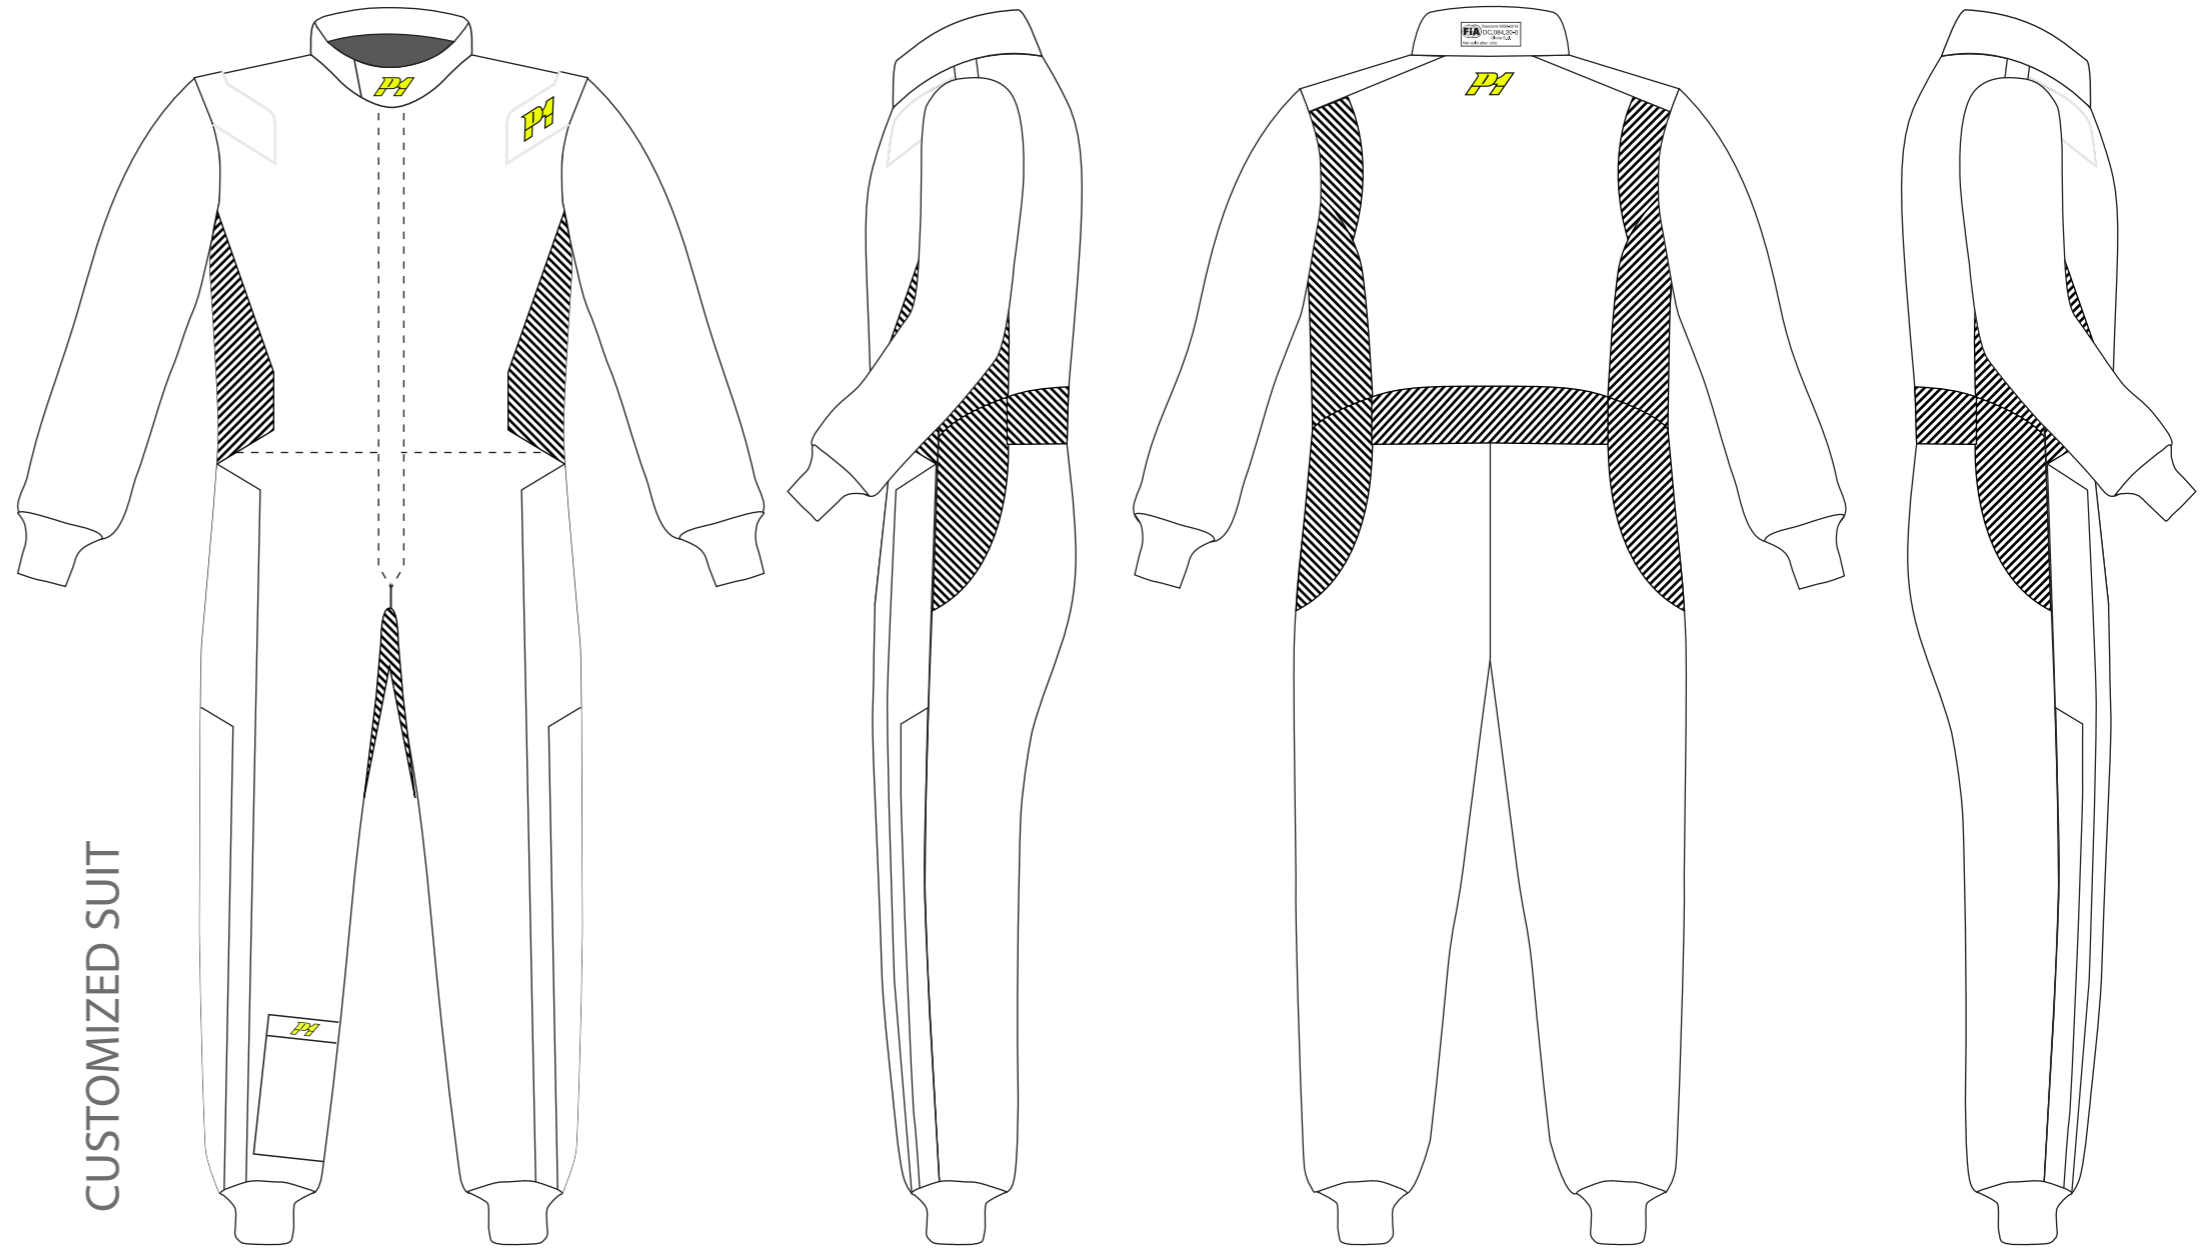

DRIVER NAME: XXX
SUIT BASE: MID-GENT
DATE: XXX

FLAG: XXX
RELEASE: XXX XXX

XXX
 XXX

FABRIC

STRETCH INSERTS

CUFFS

CUSTOMIZED SUIT